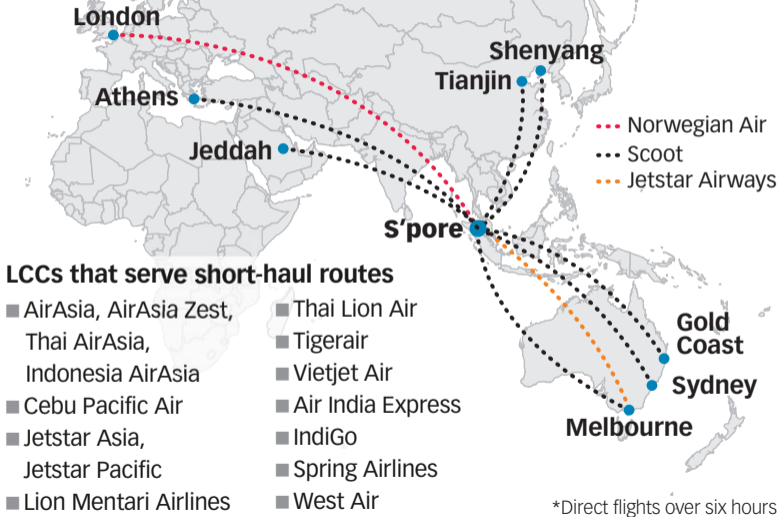

# Long haul LCCs spread their wings

## LCCs that serve medium/long haul routes\*

## LCCs that serve short-haul routes

- |  |                     |
|--|---------------------|
| ■ AirAsia, AirAsia Zest,<br>Thai AirAsia,<br>Indonesia AirAsia | ■ Thai Lion Air     |
| ■ Cebu Pacific Air   | ■ Tigerair          |
| ■ Jetstar Asia,<br>Jetstar Pacific                             | ■ Vietjet Air       |
| ■ Lion Mentari Airlines  | ■ Air India Express |
|  | ■ IndiGo            |
|  | ■ Spring Airlines   |
|  | ■ West Air          |

\*Direct flights over six hours