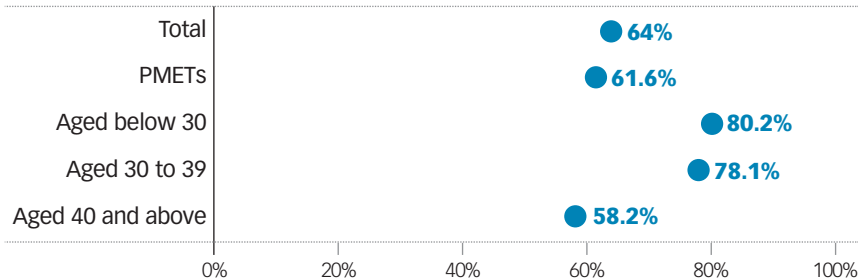

Job hunt woes

Rate of re-entry into employment (6 months post-retrenchment, Q1 2020)

Source: Labour Market Survey, Manpower Research & Statistics Department, MOM and derived on data from administrative records